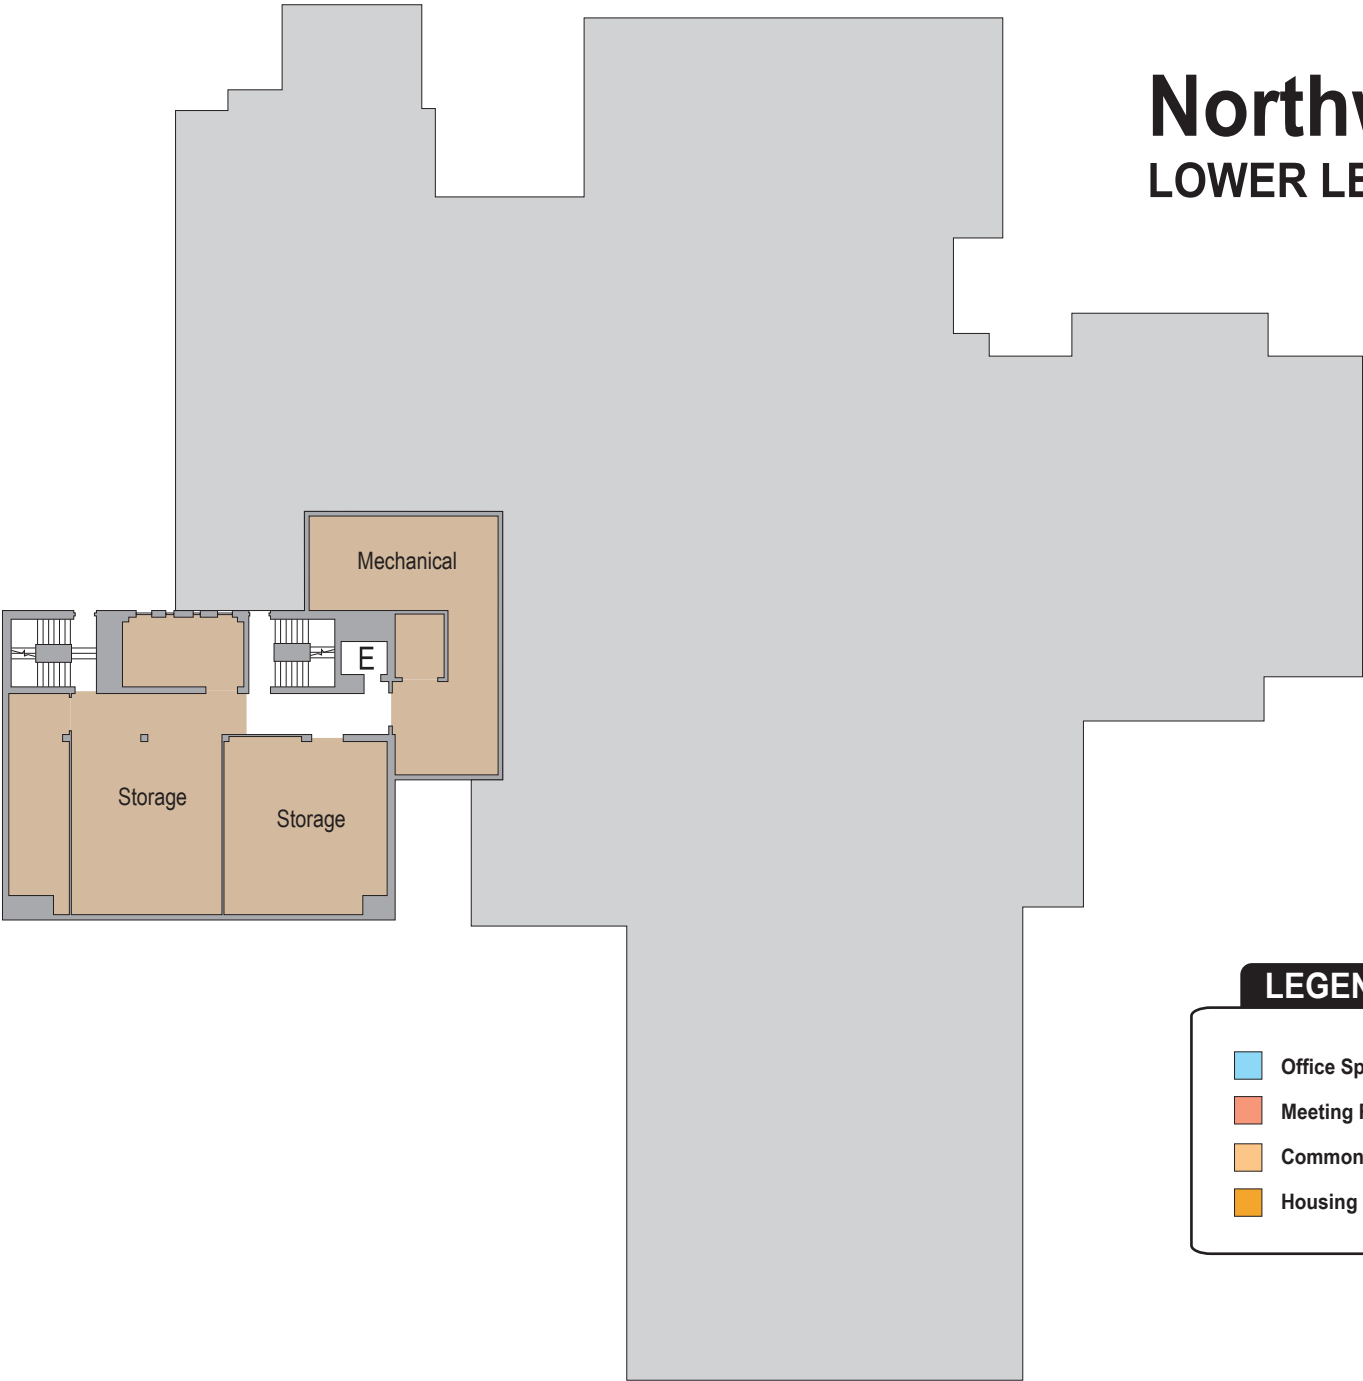

Northwestern Hall

LOWER LEVEL

LEGEND

- | | |
|--|---|
|  Office Space |  Restroom |
|  Meeting Room / Classroom |  Support Space |
|  Common Area |  Other |
|  Housing |  E Elevator(s) |