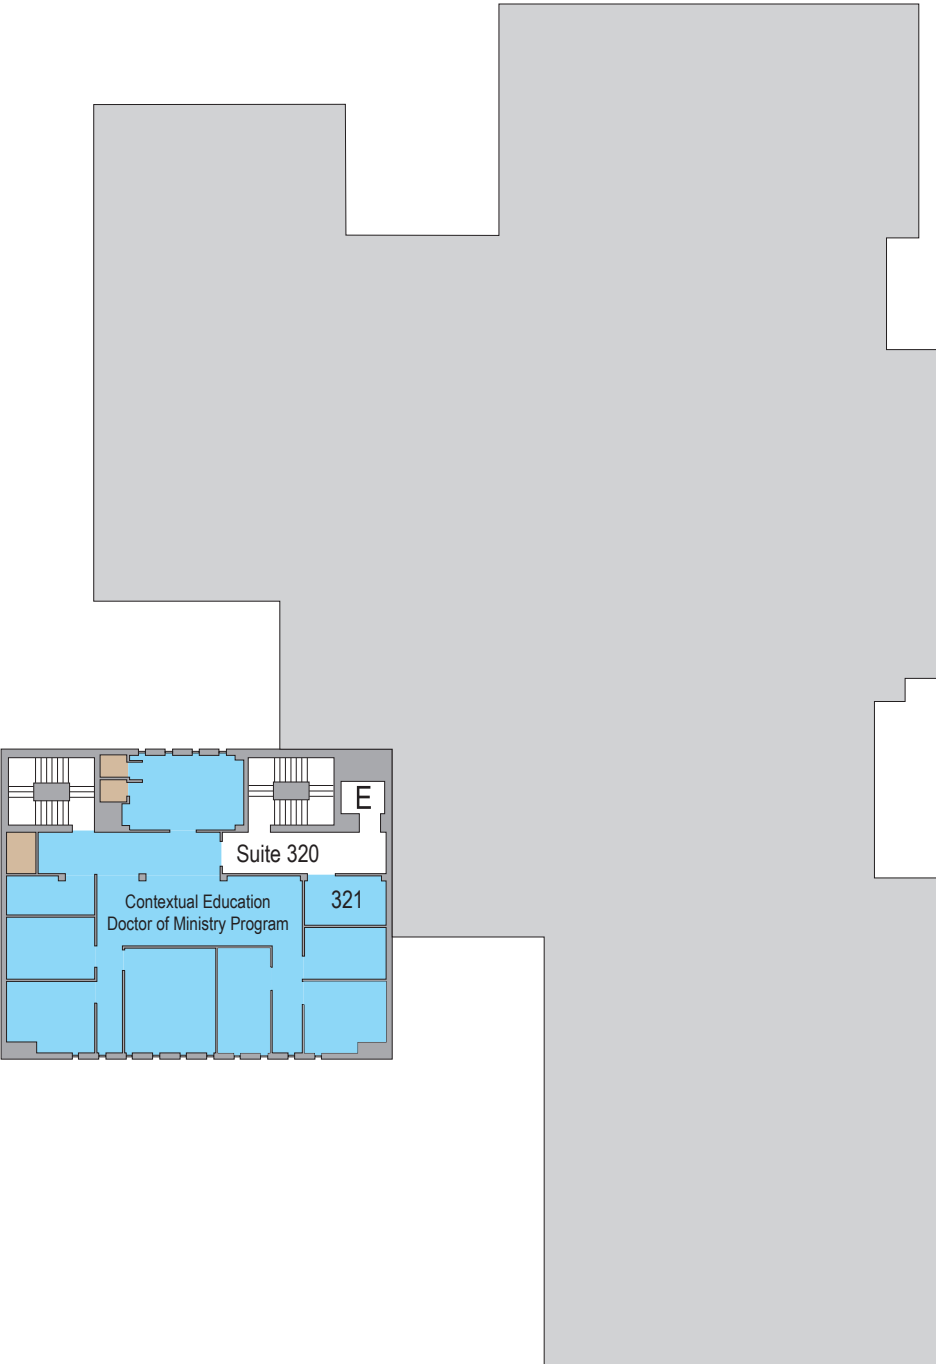

Northwestern Hall

THIRD LEVEL

LEGEND

- | | |
|----------------------------------------------------------------------------------------------------------------|-----------------------------------------------------------------------------------------------------|
|  Office Space |  Restroom |
|  Meeting Room / Classroom |  Support Space |
|  Common Area |  Other |
|  Housing |  Elevator(s) |