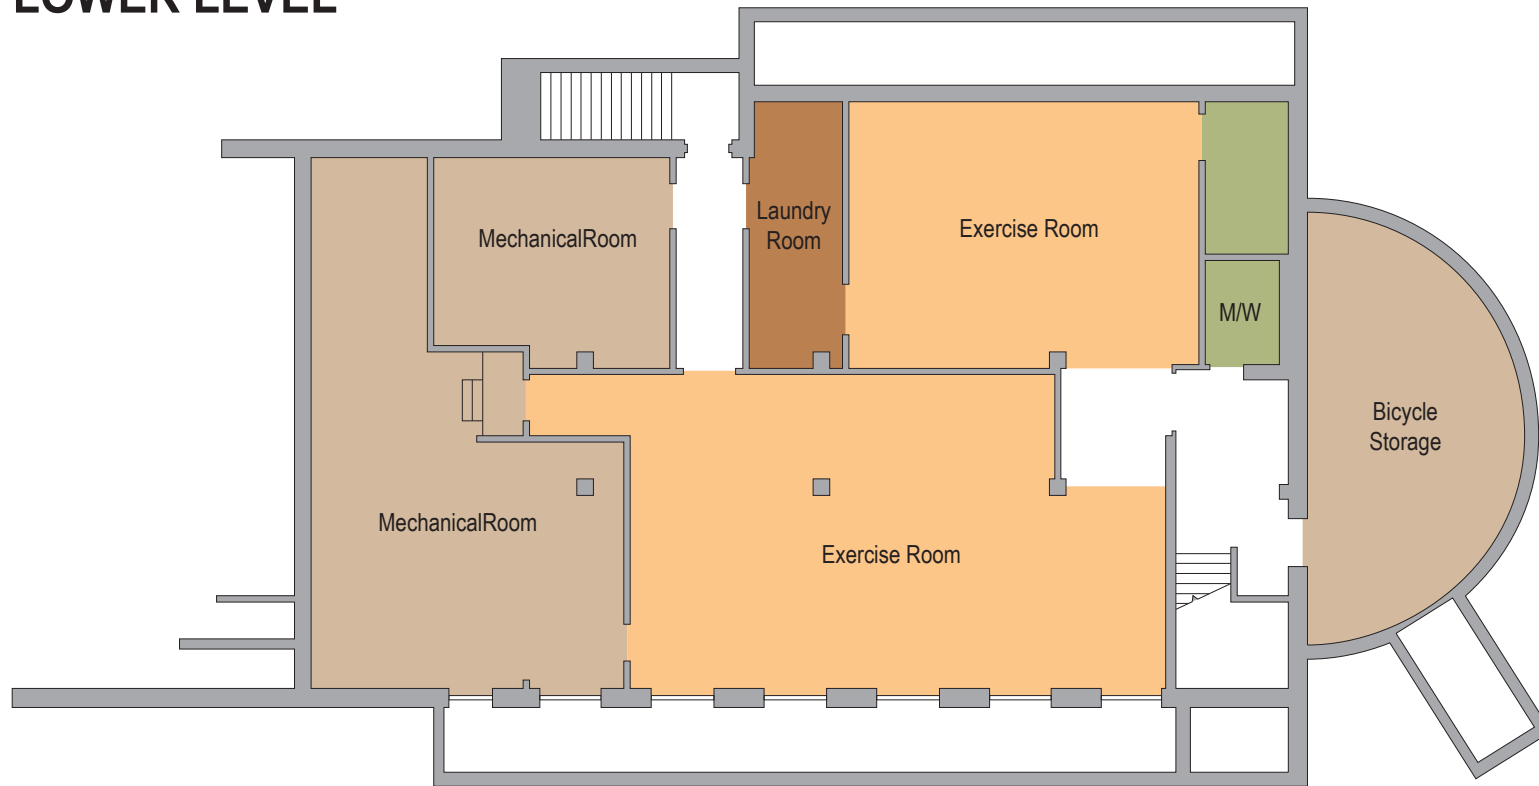

# Stub Hall

## LOWER LEVEL

### LEGEND

- |  |   |
|--|---|
|  Office Space             |  Restroom      |
|  Meeting Room / Classroom |  Support Space |
|  Common Area              |  Other         |
|  Housing                  |  Elevator(s)   |